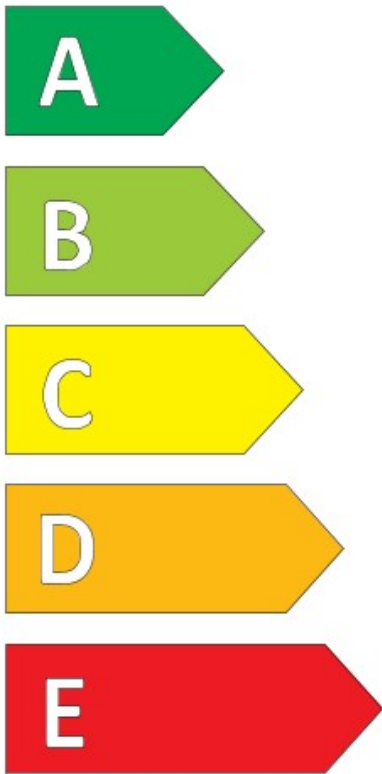

ENERGY

GOODRIDE

Z-107 023

175/65R14 82 H

C1

D

B